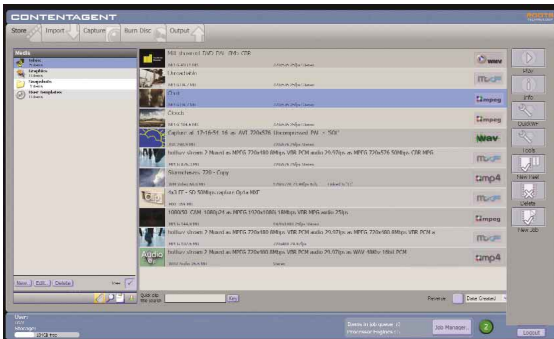

Key features V2.4

- High-quality, multi-format media encoding, transcoding and streaming
- Real-time Standard Definition live encoding
- Faster-than-real-time transcoding
- Comprehensive analog and digital input options including SDI
- Hardware-based video pre-processing including de-interlacing, cropping and 3D noise reduction
- Automatic field order detection
- Simultaneous output to multiple formats, resolutions and bit rates from same source
- Intuitive user interface enabling simple creation and re-use of complex workflows
- Advanced distribution capabilities including ftp, RSS and email
- Frame accurate file-based reel editing
- SQL media management for advanced metadata and media tracking
- Metadata, logo and timecode burn-in
- Workflow Designer provides graphical representation of all processes
- Network aware with watch folders and automated workflows
- Automated DVD authoring
- Embedded audio support for multi-channel capture
- Command line integration

Additional features with ContentAgent HD

- Real-time High/Standard Definition live encoding
- Faster than real-time transcoding
- Real-time SDI output

Supported formats

- AVI
- MPEG1
- MPEG2 (including VOB)
- MPEG4/H.264
- QuickTime Media and Reference
- Microsoft Windows Media/SMPTE VC-1
- Microsoft Windows Media Advanced Systems Format
- Adobe Flash
- Image Sequences
- Real Video/Real (Helix) 9 & 10
- Avid MXF DNxHD
- DVCPRO HD
- MXF

Audio formats

- Dolby AC3
- AAC audio
- WAV
- BWAV
- AIFF

Online demonstrations of ContentAgent  
[www.root6technology.com](http://www.root6technology.com)

ContentAgent users include:

Ascent Media
BBC
BBH
Channel Five
Deluxe
Guinness World Records
HIT Entertainment
Kodak
Moving Picture Company
MTV
Ogilvy & Mather
Red Bee Media
Technicolor
Telus
The Mill
Time Warner
Turner Broadcast
Unilever

## Software Options