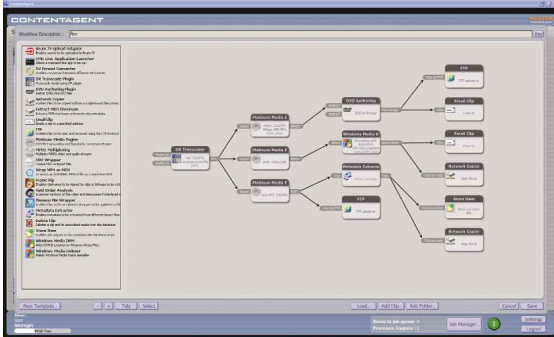

ContentAgent users include:

Ascent Media
BBC
BBH
Channel Five
Deluxe
Guinness World Records
HIT Entertainment
Kodak
Moving Picture Company
MTV
Ogilvy & Mather
Red Bee Media
Technicolor
Telus
The Mill
Time Warner
Turner Broadcast
Unilever

Software Options

Advanced MPEG4

MPEG-4/H.264, includes specs for Blu-Ray, iPod, PSP and mobile 'phones

On2

On2 VP6 Flash 8 Codec for encoding, transcoding and archiving to files from live, tape-based, or media file inputs

AC-3 Stereo

AC-3 Surcode codec from Minnetonka Audio Software Inc. (Dolby Digital)

DV

DV format converter; transcodes between DV formats including Avid, QuickTime, QuickTime DV and AVI

IMG

Image sequence option; enables ContentAgent to playback and transcode to/from image sequences in DPX, JPEG 2K, JPEG, BMP, TIFF, PNG and TARGA

Avid MXF File Generator

MXF wrapper; transcodes video to Avid MXF format including DNX HD

Platinum

ROOT6 Technology's proprietary standards converter for frame rate, aspect ratio and television standards

Hardware Options

Tarari WMV Accelerator

This software-upgradeable FPGA-based accelerator dramatically reduces encoding time of WMV files

Upgrades

Users are able to migrate from SD to HD systems
Please contact reseller for more information

Hewlett Packard Workstation

The qualified configuration for the HP XW 8600 workstation, supplied and integrated by ContentAgent resellers.

- Primary Graphics Card: ATI graphics processor
- OS Hard Disk Drive: 250GB SATA 3Gb/s
- Media Hard Disk Drives: 4 x 146GB SAS 3Gb/s
- OS Version: Win XP Pro 32-bit
- Optical Drive: 16X DVD Recorder
- Processor: 2 x Quad Core Xeon